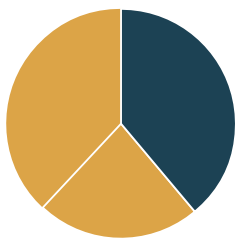

MISSION SUPPORT: WHAT DOES MY OFFERING DO?

South Dakota Synod

Every week, Lutherans across the country gather to worship. Many of us give to our congregation as part of this experience. ELCA members give about \$1.6 billion annually as regular offerings to ELCA congregations and worshipping communities. When you give your offering, most of it stays with your congregation to fund its vital work. A portion — about 5%, on average — becomes Mission Support, given by your congregation to your synod. In FY2024 the South Dakota Synod shared \$698,143 in Mission Support for ELCA churchwide ministries. Because of Mission Support, our hands can do God's work in more places than any one person or congregation could alone. Together we experience the way of Jesus; discover community, justice and love; and help more people experience the difference God's grace and love in Christ make for all people and creation.

Your **MISSION SUPPORT** funds a variety of churchwide ministries.

38% BUILDS CHRISTIAN COMMUNITIES in the United States by enabling us to:

Thank you for \$265,294 from the South Dakota Synod for these ministries!