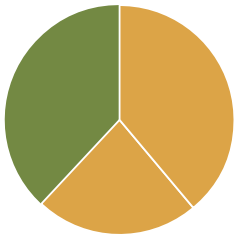

- Plant and support hundreds of worshipping communities.
- Revitalize congregational ministries and reach out to their surrounding communities.
- Promote leadership opportunities, discernment and education through leadership initiatives.
- Support the work of seven ELCA seminaries and 27 ELCA colleges and universities.
- Host events and leadership opportunities for youth and young adults.
- Support regional work through directors for evangelical mission as well as candidacy and leadership managers.
- Prepare and implement a system for recruiting and assigning rostered ministers.

Another **23% GROWS THE GLOBAL LUTHERAN CHURCH** and addresses issues around the world, enabling us to:

Thank you for \$160,573 from the South Dakota Synod for these ministries!

- Accompany new Lutheran churches, expand ministries and train leaders and evangelists.
- Send missionaries to accompany communities around the world.
- Address social inequities and work for justice.
- Cultivate and maintain relationships with 149 other churches through the Lutheran World Federation to strengthen the church and its global work.
- Foster relationships between ELCA synods and 65 companion churches, for a total of 127 official relationships.
- Work with leaders and members of our African-descent, American Indian, Alaska Native, Arab, Middle Eastern, Asian, Pacific Islander and Latiné communities.